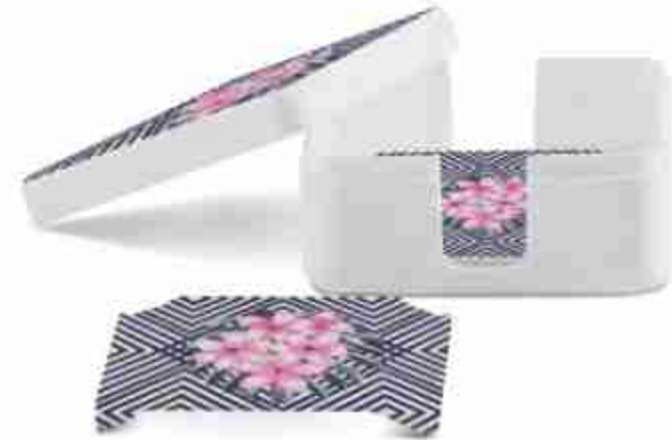

Square Coaster 6 Pcs Set
MRP ₹462

Available Designs.